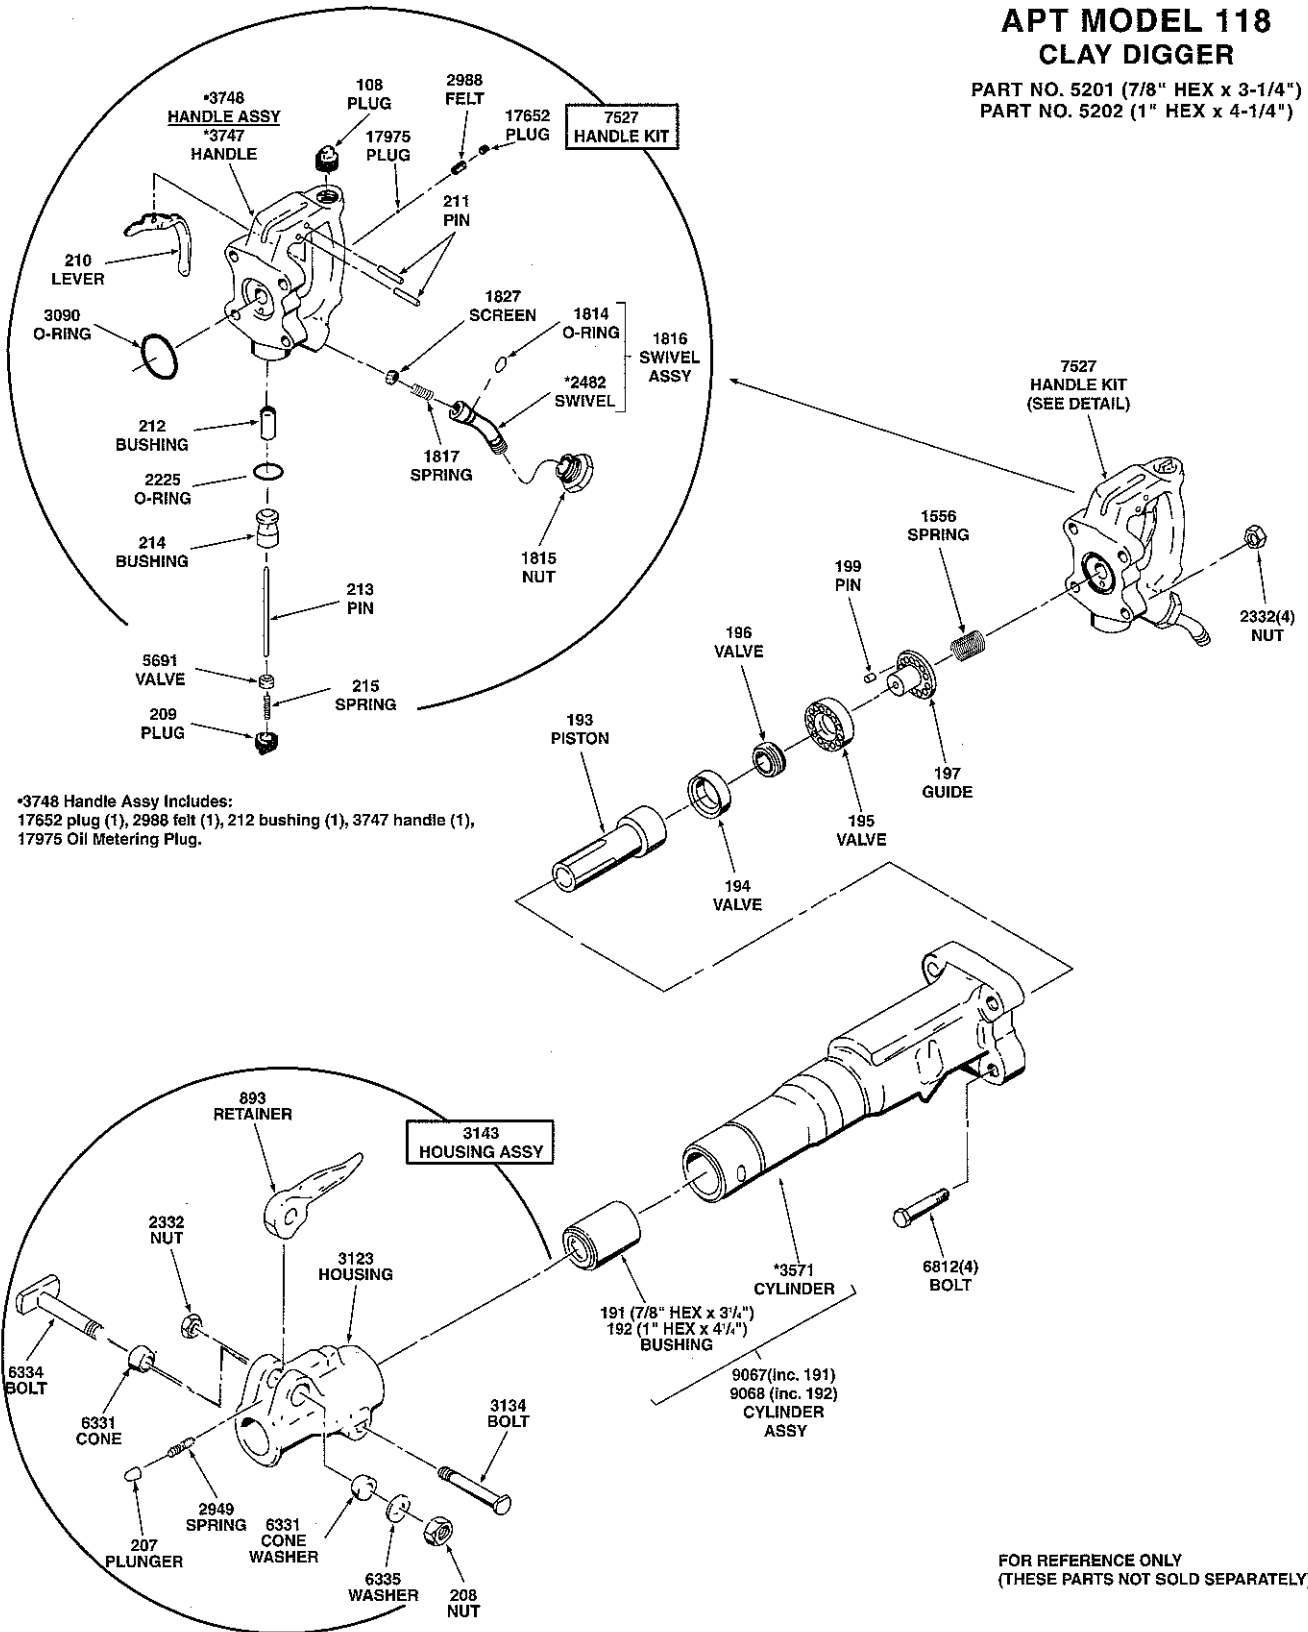

# AMERICAN PNEUMATIC TOOL

## APT MODEL 118 CLAY DIGGER

PART NO. 5201 (7/8" HEX x 3-1/4")  
PART NO. 5202 (1" HEX x 4-1/4")

\*3748 Handle Assy Includes:  
17652 plug (1), 2988 felt (1), 212 bushing (1), 3747 handle (1),  
17975 Oil Metering Plug.