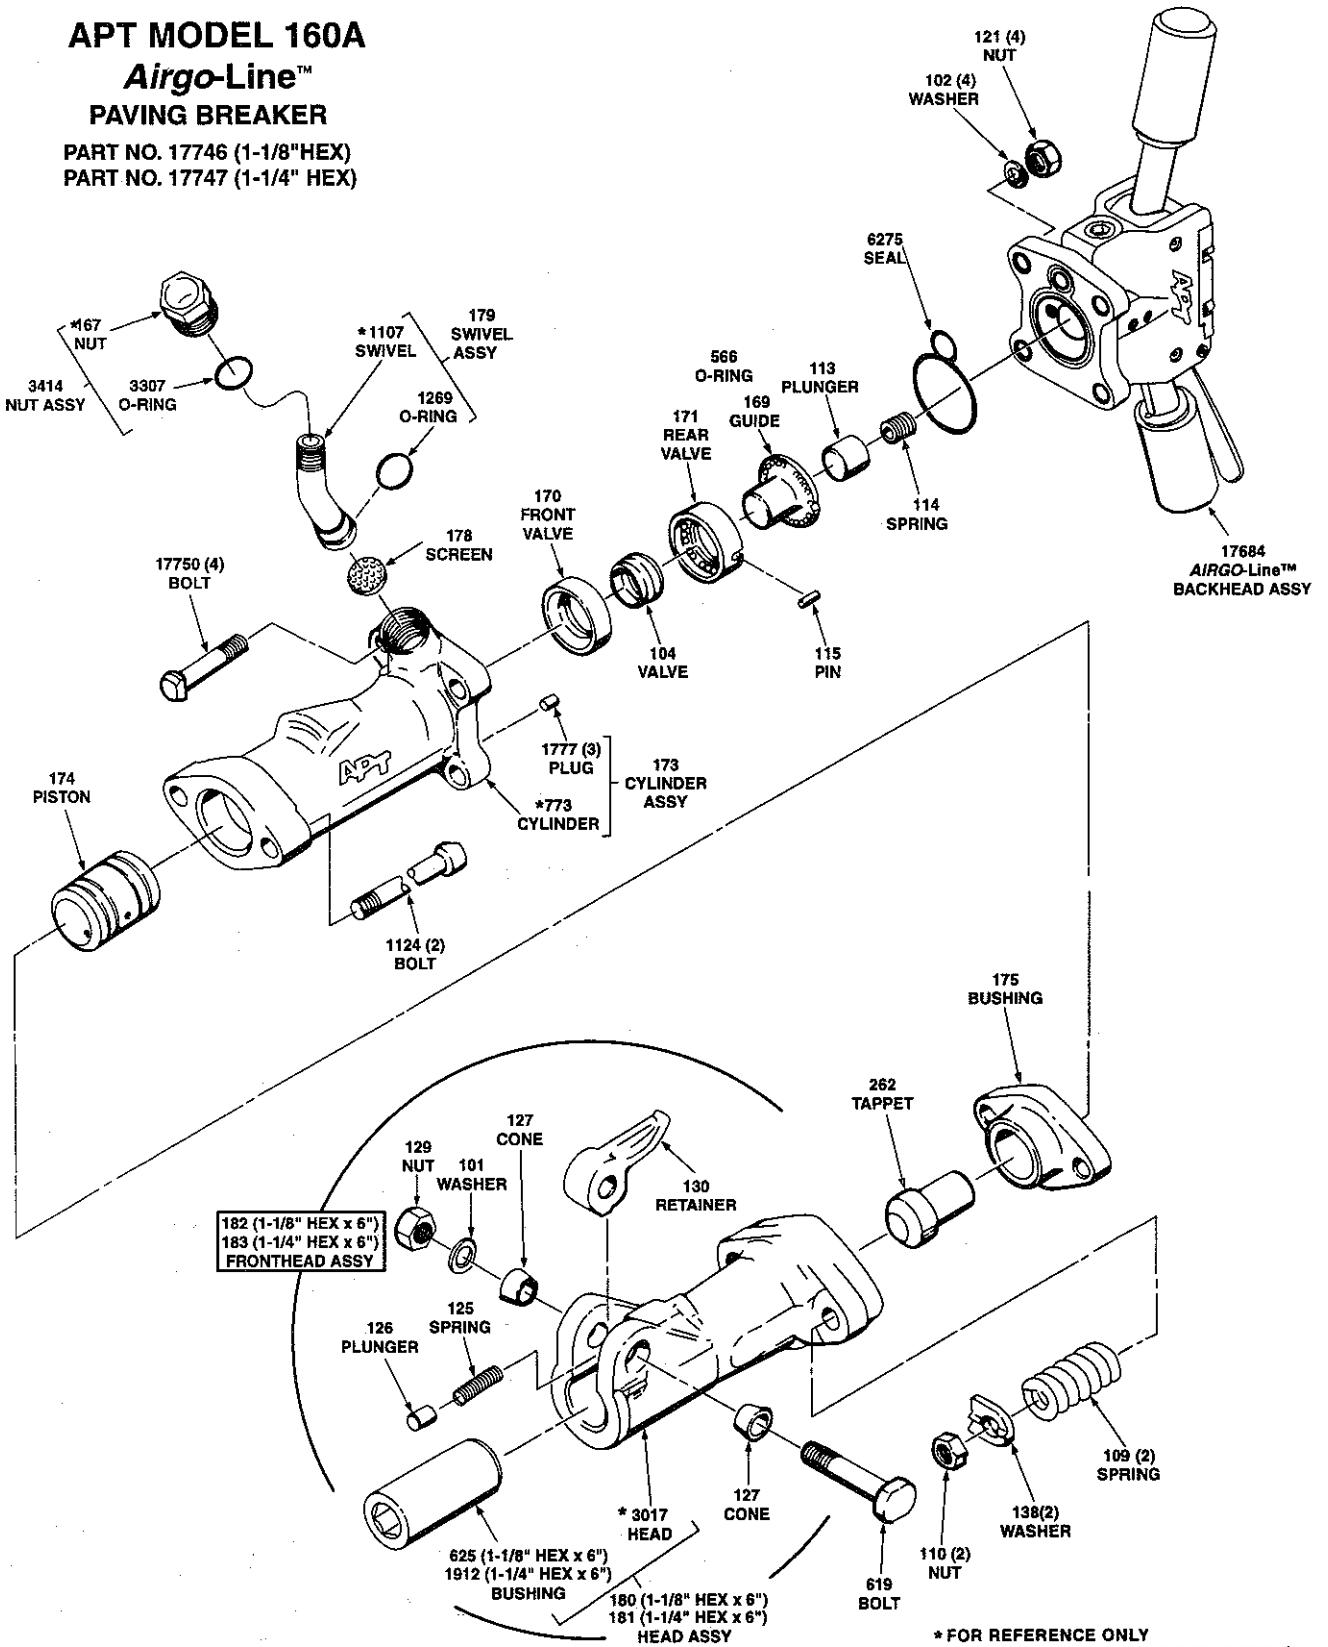

AMERICAN PNEUMATIC TOOL

APT MODEL 160A

Airgo-Line™

PAVING BREAKER

PART NO. 17746 (1-1/8" HEX)

PART NO. 17747 (1-1/4" HEX)

* FOR REFERENCE ONLY
(THESE PARTS NOT SOLD SEPARATELY)